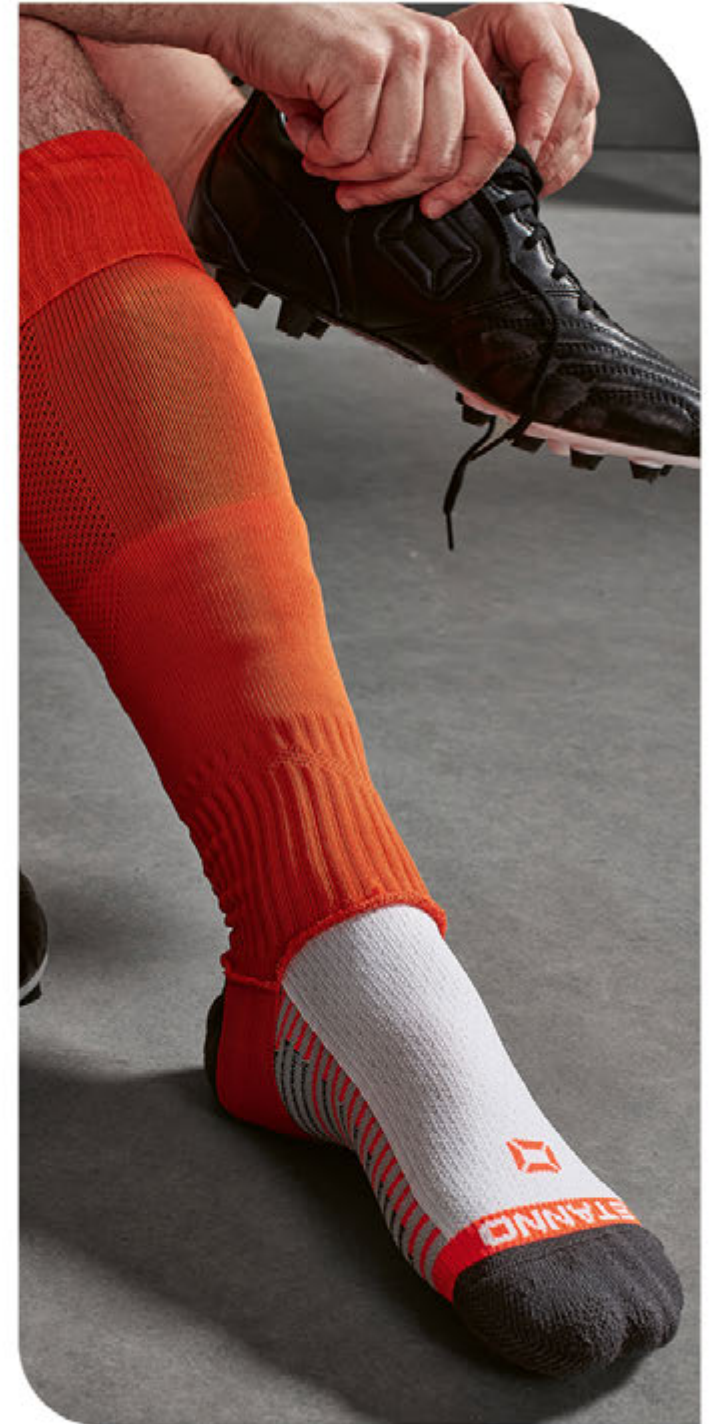

MOVE

Crew Socks

ART.NO. **444003**

JR: 36/40

€ **14,50**

SR: 41/44 - 45/48

€ **16,99**

- 71% recycled polyester, 25% polyamide, 4% elastane
- high-quality jacquard knit
- footbed and heel with nanofront (anti-slip)
- optimal moisture management
- high stretch
- anatomical foot
- left-right indication
- flat seam toe

[SOCKS]