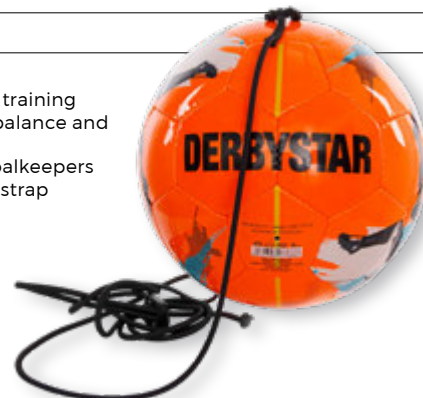

MULTIKICK

£ 33,99

SIZE: 5

- PU
- specially for technique training
- improves ball control, balance and shot
- for both players and goalkeepers
- with adjustable elastic strap

No Colour
287900 - 0000