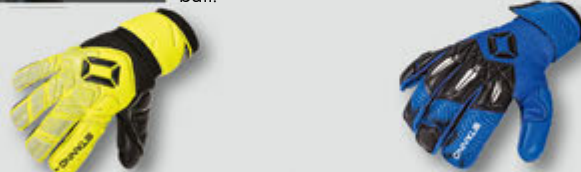

### Hybrid positive

In case of a hybrid glove, the advantages of the rollfinger system and flathand (positive stitching) are combined. With the rollfinger system, the finger is completely surrounded by foam, without stitching. The stitched seams are applied to the outside of the fingers. The magnification of the grip surface that is created in this way, allows for optimum grip on the ball.