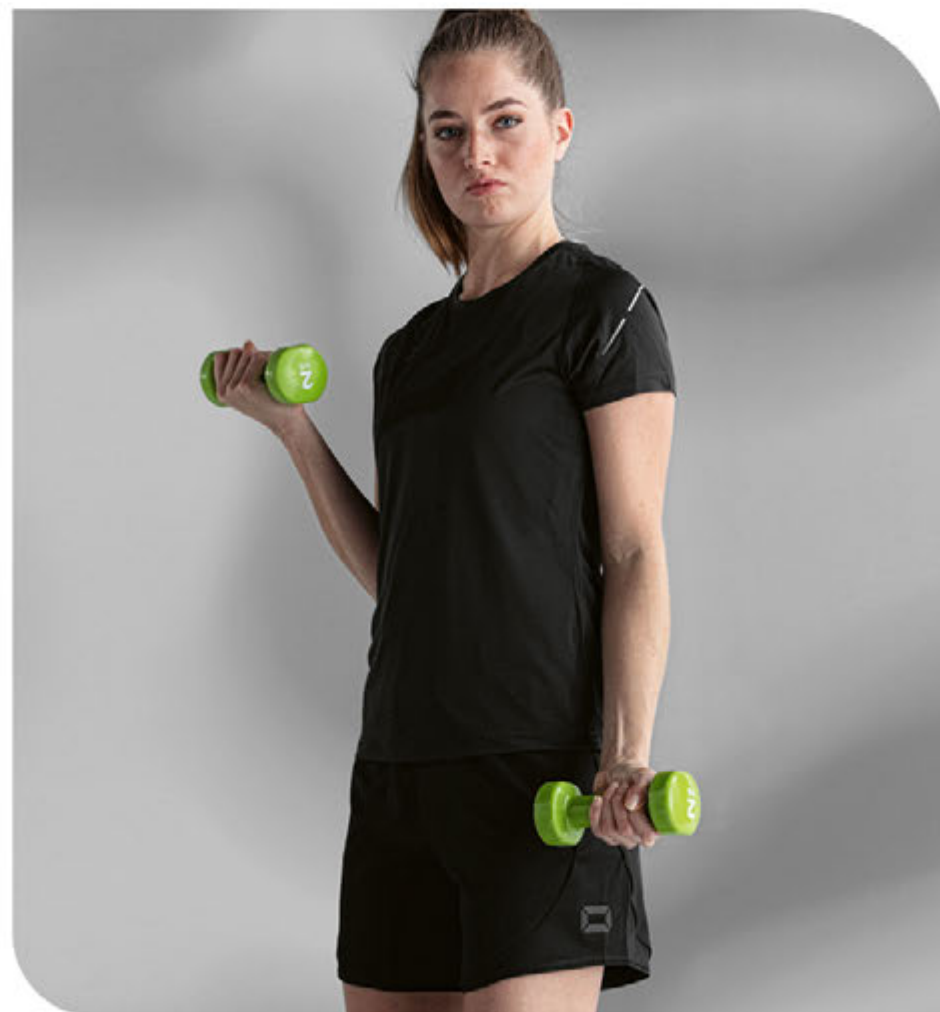

Black
422600 - 8000