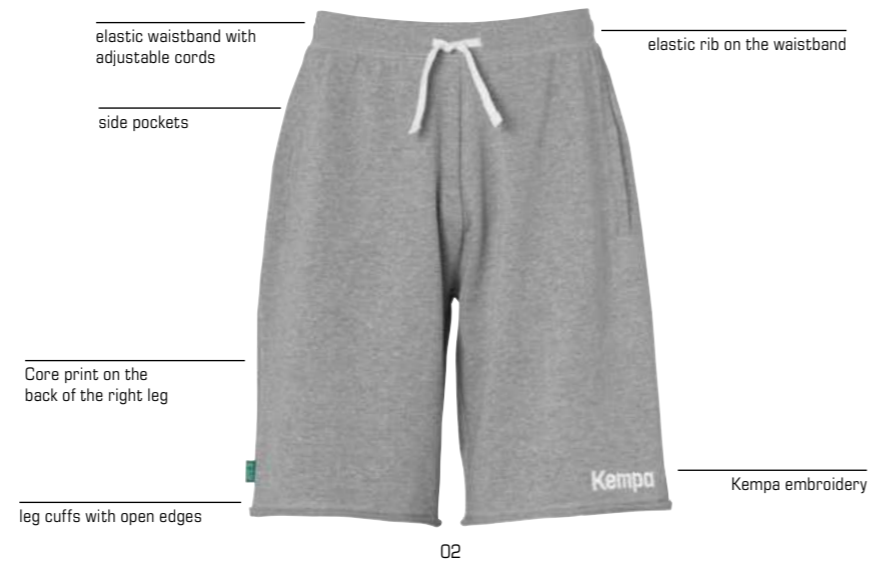

MOTION PANTS WOMEN

Art. 2005135

Size XS, S, M, L, XL, XXL **44,99 EUR***

Material 100% polyester (60% recycled)

01 black, **41** navy

INCLUSIVE 2027

CORE 26

CORE 26 T-SHIRT