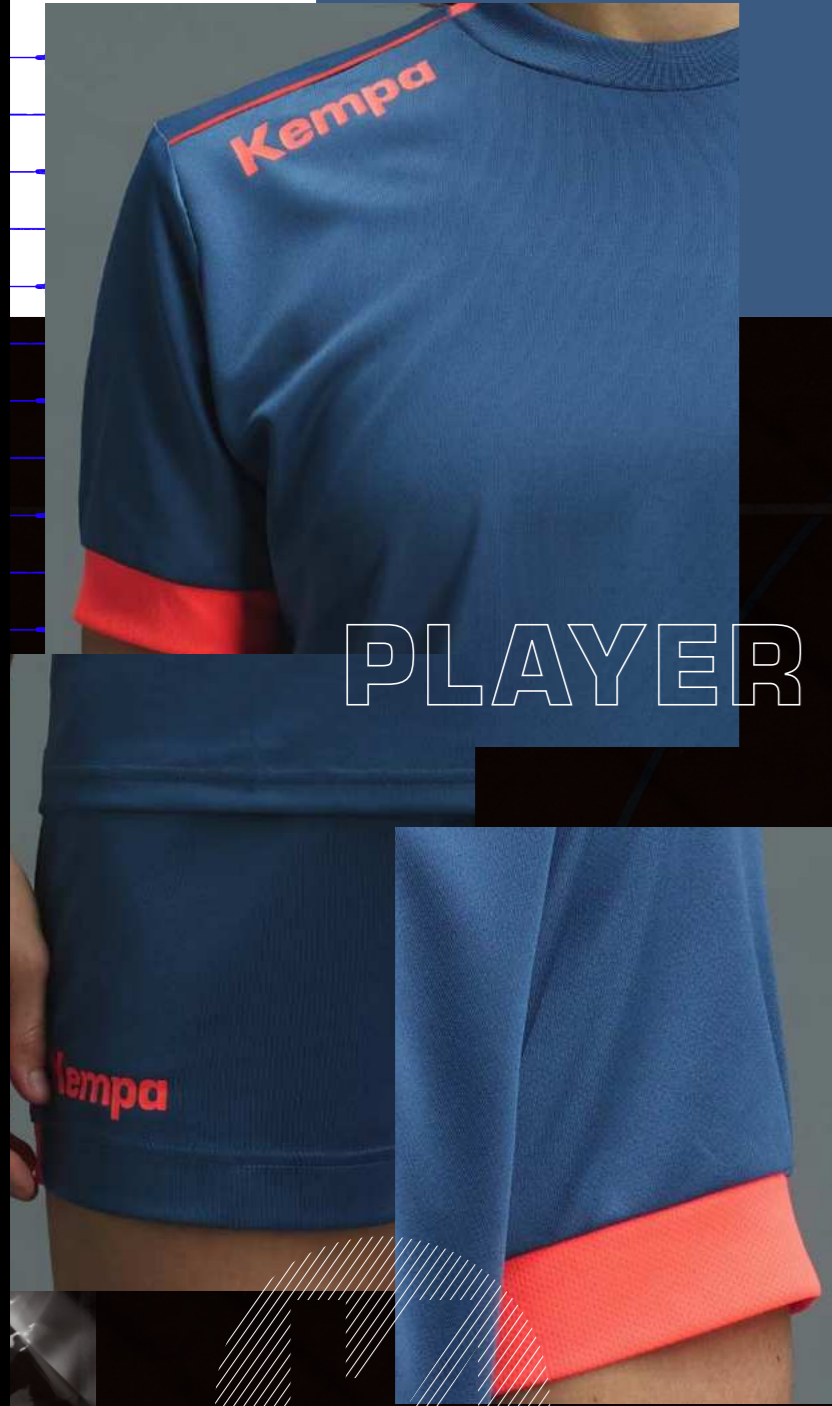

PLAYER SHORTS

Art. 2003622

Size 116, 128, 140, 152, 164
S, M, L, XL, XXL, 3XL **19,99 EUR***
22,99 EUR*

Material 100% polyester, DryTech, ComfortFit

01 black, **08** ice grey/fluo red

INCLUSIVE 2025

PLAYER

08