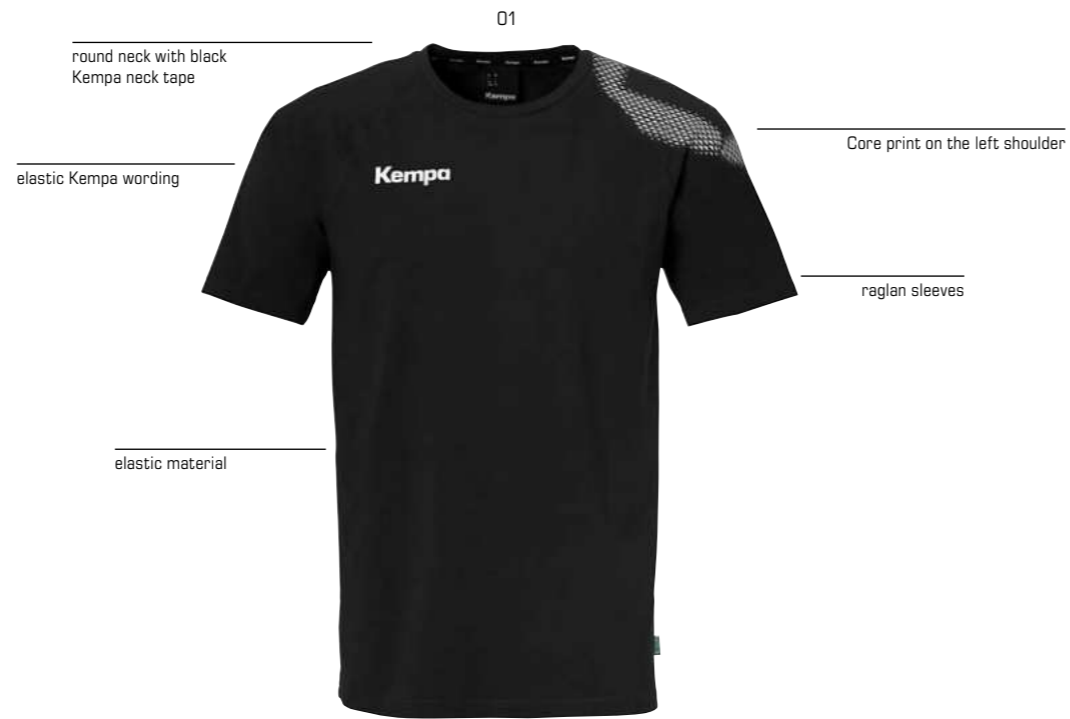

MOTION PANTS WOMEN

Art. 2005135

Size XS, S, M, L, XL, XXL **44,99 EUR***

Material 100% polyester (60% recycled)

01 black, **41** navy

INCLUSIVE 2027

CORE 26

CORE 26 T-SHIRT