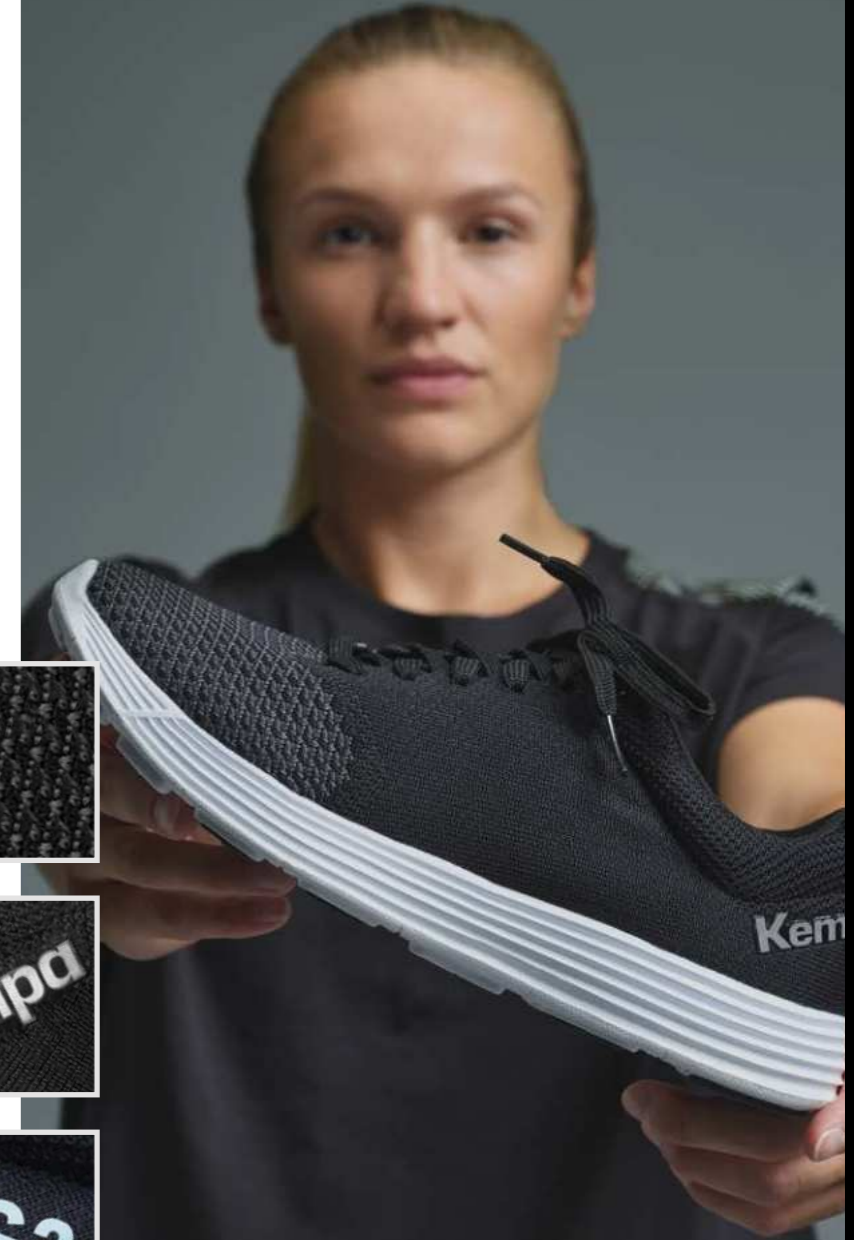

CUSTOMIZABLE

KOURTFLY

1 KPWR

- unique midsole design that absorbs the impact forces and optimally transfers them to the outsole
- secure fit
- highest possible energy return
- perfect stability
- 100% EVA, 20% of which is derived from recycled materials