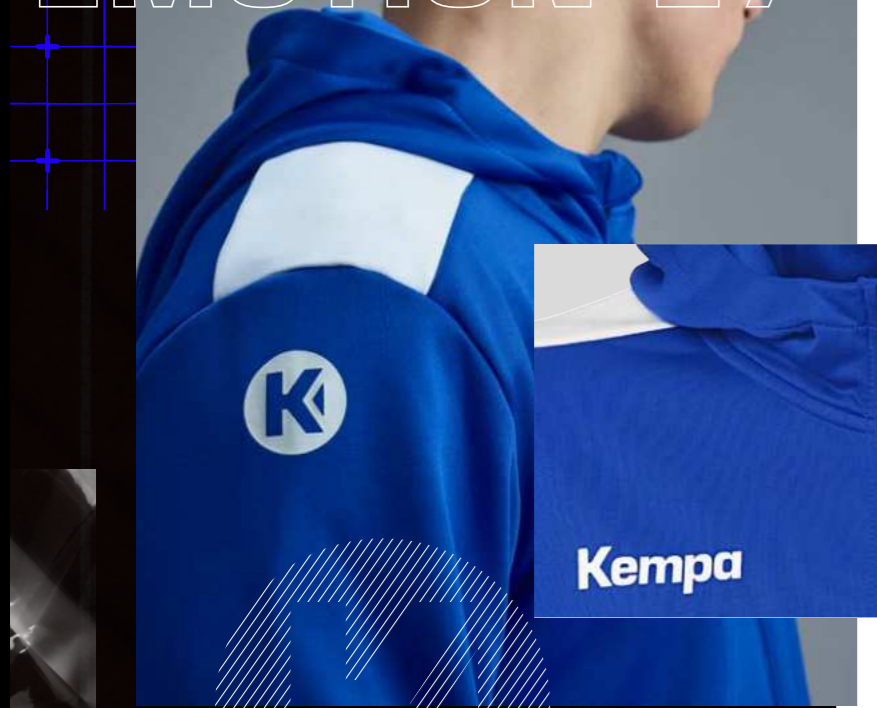

EMOTION 27 HOOD JACKET

Art. 2005130

Size 116, 128, 140, 152, 164
S, M, L, XL, XXL, 3XL, 4XL **49,99 EUR***
54,99 EUR*

Material 100% polyester (recycled)
31 100% polyester (60% recycled)

03 black/white, **31** dark grey mélange/white,
41 navy/fluor yellow, **47** lagoon/white, **49** royal/white,
50 kempablue/white, **61** red/white,

MOTION PANTS

Art. 2005134

Size 116, 128, 140, 152, 164
S, M, L, XL, XXL, 3XL, 4XL **39,99 EUR***
44,99 EUR*

Material 100% polyester (60% recycled)

01 black, **41** navy

INCLUSIVE 2027