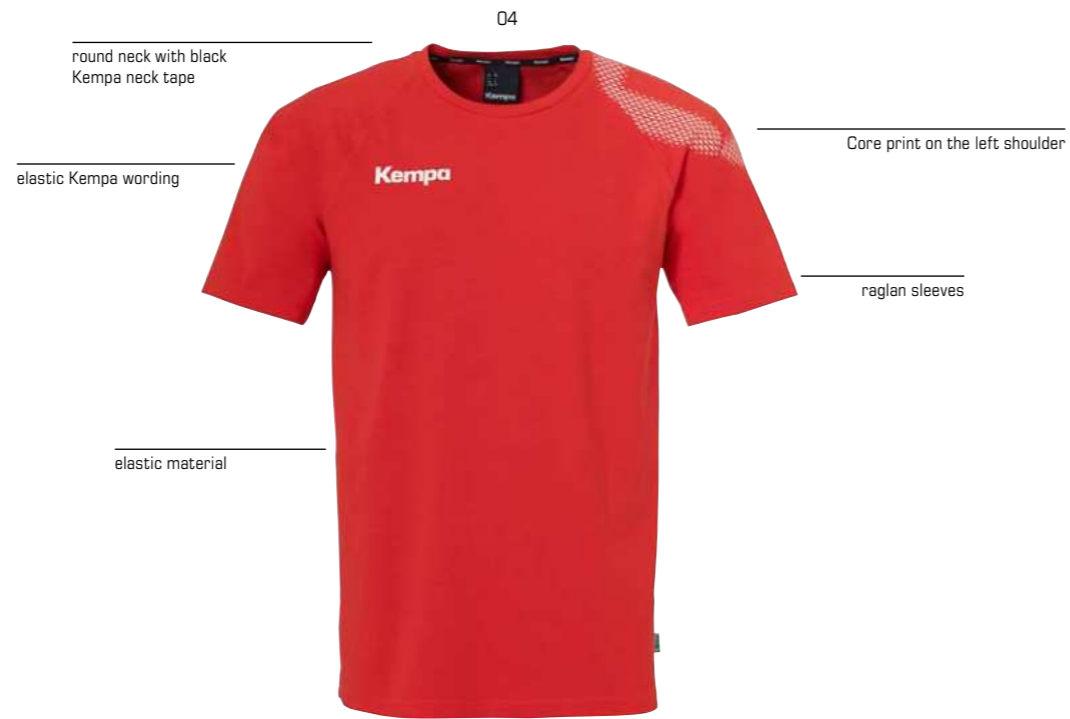

CORE 26 T-SHIRT

Art. 2003661

Size 116, 128, 140, 152, 164 **24,99 EUR***
S, M, L, XL, XXL, 3XL, 4XL **29,99 EUR***

Material 100% cotton (organic)
05 85% cotton (organic), 15% viscose

01 black, **02** white, **03** kempablue, **04** red,
05 dark grey mélange, **06** hope green, **10** royal

CORE 26 SWEATSHORTS

Art. 2003667

Size 116, 128, 140, 152, 164 **39,99 EUR***
S, M, L, XL, XXL, 3XL, 4XL **44,99 EUR***

Material **01** 60% cotton, 40% polyester (recycled)
02 85% cotton (organic), 15% viscose

01 black, **02** dark grey mélange

INCLUSIVE 2026