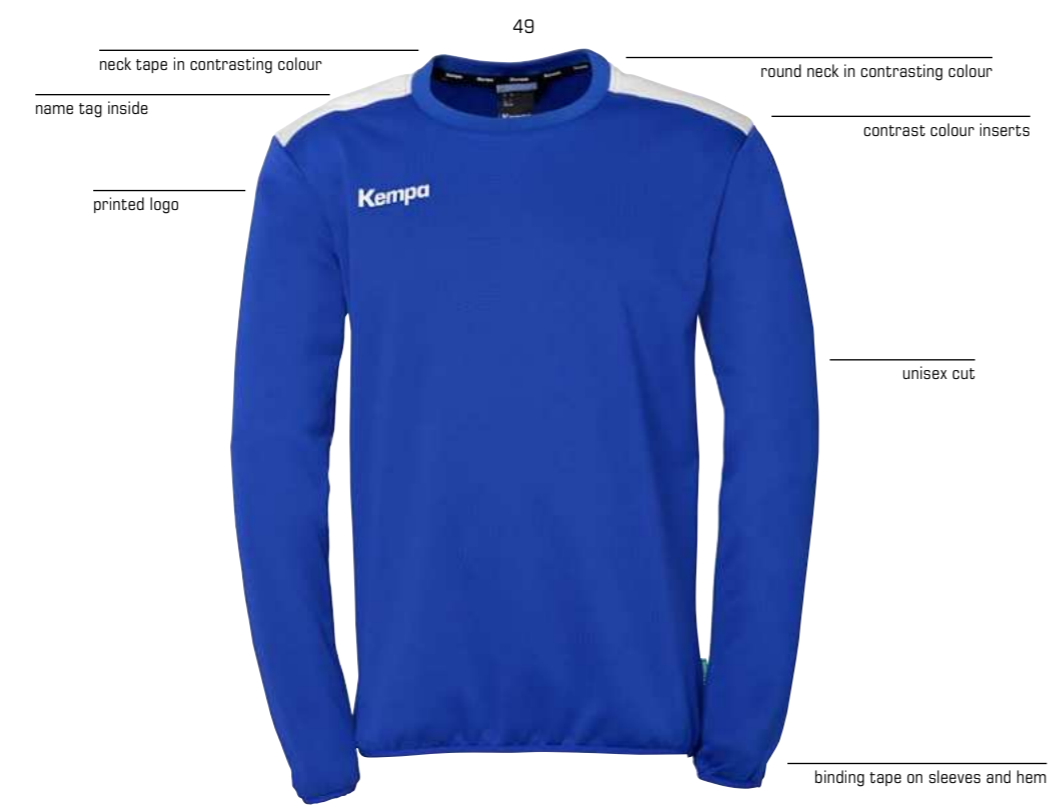

**EMOTION 27
TRAINING TOP**

Art. 2005129

Size 116, 128, 140, 152, 164
S, M, L, XL, XXL, 3XL **39,99 EUR***
44,99 EUR*

Material 100% polyester (recycled)
31 100% polyester (70% recycled)

03 black/white, **31** dark grey mélange/white,
41 marine/fluo yellow, **47** lagoon/white, **49** royal/white,
50 kempablue/white, **55** aqua/white, **61** red/white,
92 fluo yellow/navy

INCLUSIVE 2027