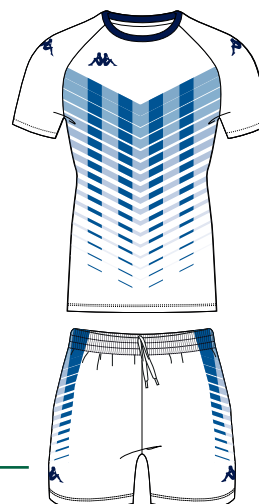

ROSA

MAILLOT / *JERSEY*
100% polyester, 150 g

manches courtes / *short sleeves*
ADULT - XS, S, M, L, XL, 2XL, 3XL
KFBM43F 60,00 €
JUNIOR - 6Y, 8Y, 10Y, 12Y, 14Y
KFBM44F 55,00 €

manches longues / *long sleeves*
ADULT - XS, S, M, L, XL, 2XL, 3XL
KFBM45F 70,00 €
JUNIOR - 6Y, 10Y, 14Y
KFBM46F 65,00 €