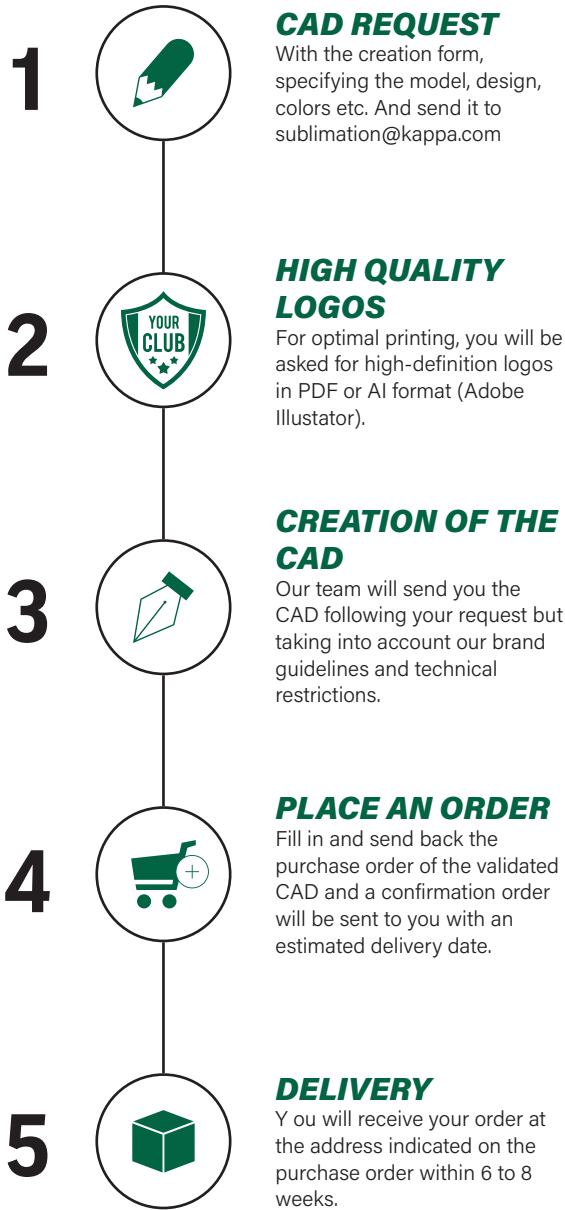

> <https://forms.office.com/e/CYjmy26wzq>

*uniquement pour la sublimation

KUSTOM BY KAPPA IN 5 STEPS

CAD REQUEST

With the creation form, specifying the model, design, colors etc. And send it to sublimation@kappa.com