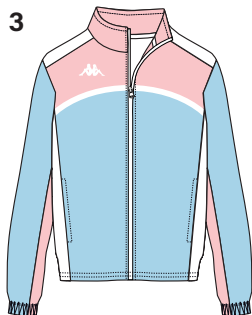

SUGGESTION DE DESIGN / *DESIGN SUGGESTION*